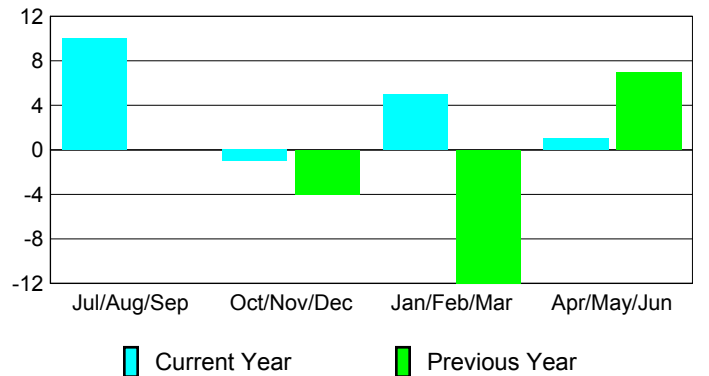

Comparison of Membership Gain/Loss

Current Year Compared to the Previous Year