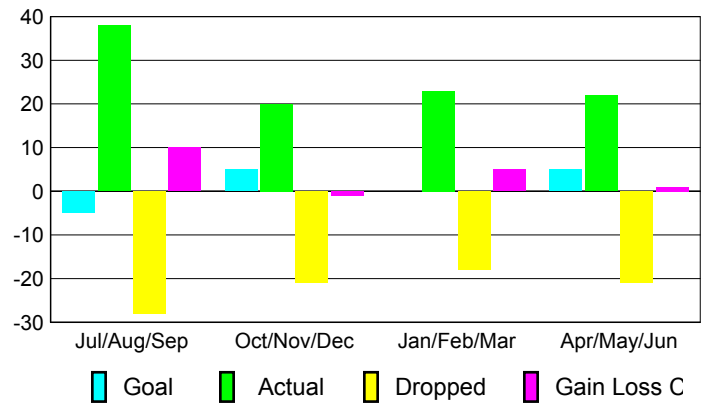

### YTD Status Quo Clubs 2009-2010

Status Quo Clubs Compared to Status Quo Members

## MEMBERSHIP

Membership Results  
2009-2010

Membership  
2008-2009

Month	Net Memb Goal	Actual New Memb	Actual Dropped Memb	Gain/Loss of Memb	Gain/Loss of Memb
Jul/Aug/Sep	-5	38	-28	10	0
Oct/Nov/Dec	5	20	-21	-1	-4
Jan/Feb/Mar	0	23	-18	5	-12
Apr/May/June	5	22	-21	1	7
<b>Totals</b>	<b>5</b>	<b>103</b>	<b>-88</b>	<b>15</b>	<b>-9</b>

### Membership Results 2009-2010

Goal, New, Dropped, Gain/Loss

### Comparison of Membership Gain/Loss

Current Year Compared to the Previous Year